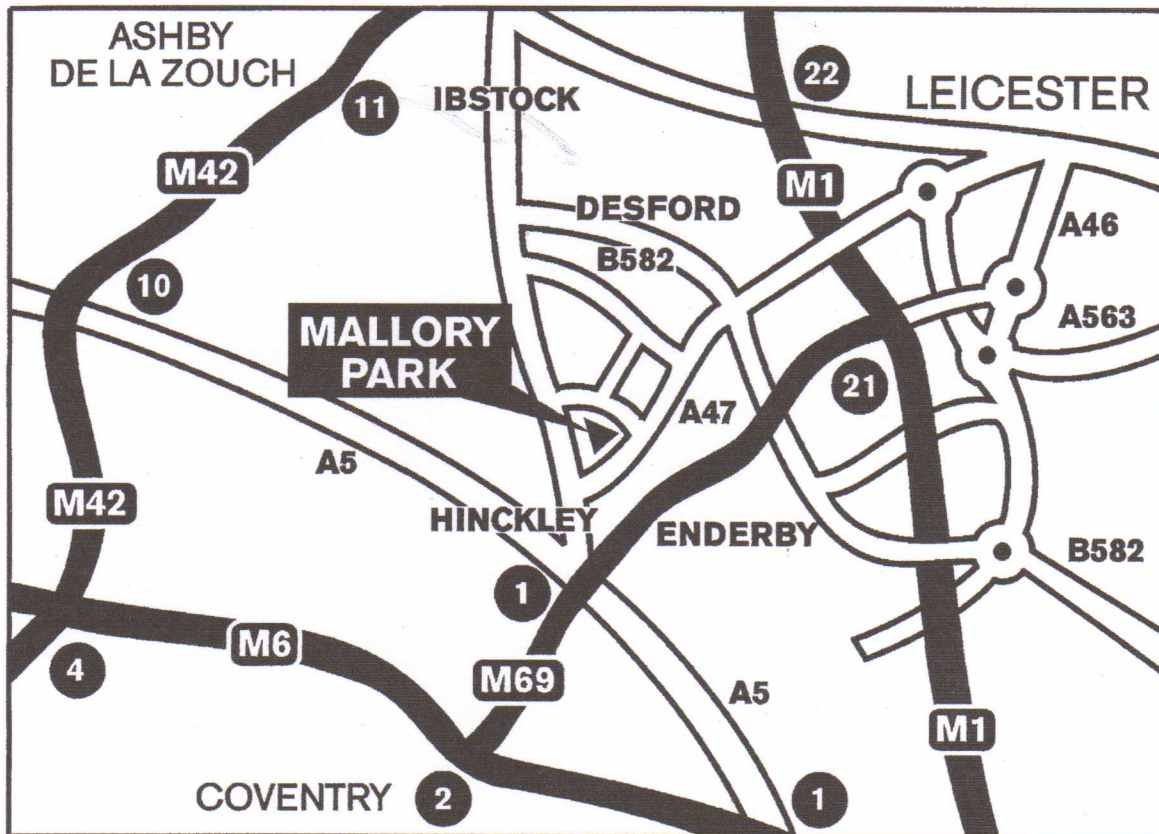

HOW YOU CAN FIND

MALLORY PARK

Mallory Park is situated in the village of Kirkby Mallory, just off the A47, between Leicester and Hinckley. There is easy access by road and all major cities are in reach.

Look for the brown tourism road signs, including those which bring you direct from junction 21 of the M1.

Leicester - 8 miles (A47)

Birmingham - 30 miles (M6, M69 junction 1, A5)

Coventry - 12 miles (M69 junction 1, A5)

Derby - 30 miles (M1 Junction 21, A47)

London - 95 miles (M1, junction 21, A47)

Manchester - 90 miles (M6, M69 junction 1, A5)

Northampton - 30 miles (M1, junction 21, A47)

Sheffield/Leeds - 90 miles (M1, junction 21, A47)

The nearest British Rail station is at Nuneaton (01162-481000)

Mallory Park (Motorsport) Limited
Mallory Park Circuit, Kirkby Mallory, Leicestershire, LE9 7QE

Phone: 01455 842931 or 07000 MALLORY Fax: 01455 848289